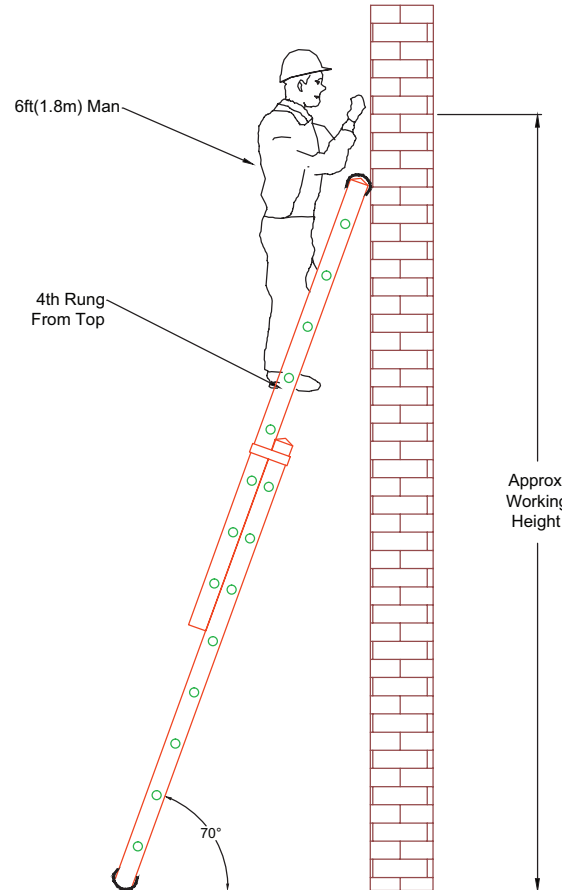

Trade Double Section Ladder - with Stabiliser Bar

Knotted Back Feet

Stabiliser Bar Included*

2 Section

Common Dimensions

Top Horn (mm)	250
Bottom Horn (mm)	240
Rung Pitch (mm)	250
Inner/Outer Width (mm)	285/410

Product Dimensions

PRODUCT SKU	NOMINAL LENGTH (M)	APPROX. WORKING HEIGHT* (M)	RUNG COUNT	STORAGE LENGTH (M)	EXTENDED LENGTH (M)	STORED DEPTH (MM)	STILE WIDTH X DEPTH (MM)	WIDTH INC STABILISER (MM)	WEIGHT (NETT KG)
1102-030	2.5	4.6	2 x 9	2.5	4.0	125	64 x 25	1000	11.5
1102-031	3.0	5.6	2 x 11	3.0	5.0	125	64 x 25	1000	13.3
1102-032	3.5	6.6	2 x 13	3.5	6.0	125	64 x 25	1200	15.5
1102-033	4.0	7.6	2 x 15	4.0	7.0	135	73 x 25	1200	20
1102-034	4.5	8.6	2 x 17	4.5	8.0	150	84 x 25	1200	23.8
1102-035	5.0	9.6	2 x 19	5.0	9.0	150	84 x 25	1200	26.1
1102-036	5.5	10.6	2 x 21	5.5	10.0	150	84 x 25	1200	31.2

Technical Description

Designed to conform to the new EN131 standards, this Professional Ladder is available in double and triple extension ladder options. Built with the same traditional quality, this ladder is fitted with D-shaped, twist-proof rungs and rigid box section stiles to give you the maximum feeling of safety and stability. Together with the all-new stabilising bar, which is easy to fit, makes the ladder feel even more secure and helps to reduce sideways movement.