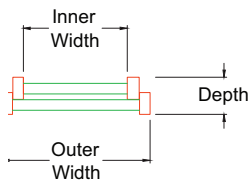

Trade Double Section Ladder - with Stabiliser Bar

Knotted Back Feet

Stabiliser Bar Included*

2 Section

Common Dimensions

Top Horn (mm)	250
Bottom Horn (mm)	240
Rung Pitch (mm)	250
Inner/Outer Width (mm)	285/410

Product Dimensions

PRODUCT SKU	NOMINAL LENGTH (M)	APPROX. WORKING HEIGHT* (M)	RUNG COUNT	STORAGE LENGTH (M)	EXTENDED LENGTH (M)	STORED DEPTH (MM)	STILE WIDTH X DEPTH (MM)	WIDTH INC STABILISER (MM)	WEIGHT (NETT KG)
1102-030	2.5	4.6	2 x 9	2.5	4.0	125	64 x 25	1000	11.5
1102-031	3.0	5.6	2 x 11	3.0	5.0	125	64 x 25	1000	13.3
1102-032	3.5	6.6	2 x 13	3.5	6.0	125	64 x 25	1200	15.5
1102-033	4.0	7.6	2 x 15	4.0	7.0	135	73 x 25	1200	20
1102-034	4.5	8.6	2 x 17	4.5	8.0	150	84 x 25	1200	23.8
1102-035	5.0	9.6	2 x 19	5.0	9.0	150	84 x 25	1200	26.1
1102-036	5.5	10.6	2 x 21	5.5	10.0	150	84 x 25	1200	31.2