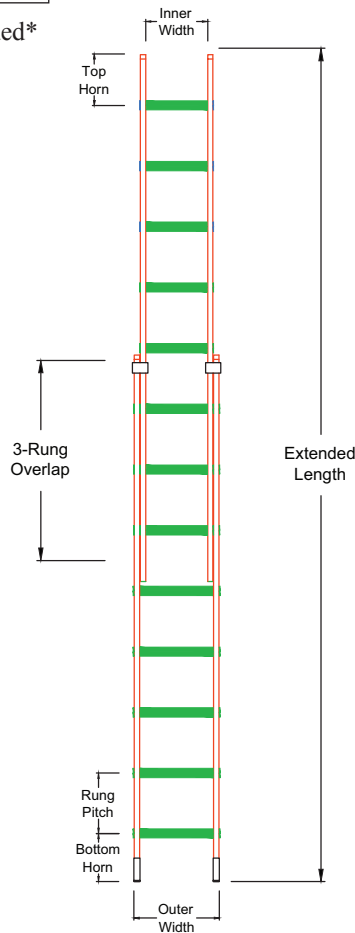

Trade Double Section Ladder - with Stabiliser Bar

Knotted Back Feet

Stabiliser Bar Included*

2 Section

Common Dimensions

Top Horn (mm)	250
Bottom Horn (mm)	240
Rung Pitch (mm)	250
Inner/Outer Width (mm)	285/410

Product Dimensions

PRODUCT SKU	NOMINAL LENGTH (M)	APPROX. WORKING HEIGHT* (M)	RUNG COUNT	STORAGE LENGTH (M)	EXTENDED LENGTH (M)	STORED DEPTH (MM)	STILE WIDTH X DEPTH (MM)	WIDTH INC STABILISER (MM)	WEIGHT (NETT KG)
1102-030	2.5	4.6	2 x 9	2.5	4.0	125	64 x 25	1000	11.5
1102-031	3.0	5.6	2 x 11	3.0	5.0	125	64 x 25	1000	13.3
1102-032	3.5	6.6	2 x 13	3.5	6.0	125	64 x 25	1200	15.5
1102-033	4.0	7.6	2 x 15	4.0	7.0	135	73 x 25	1200	20
1102-034	4.5	8.6	2 x 17	4.5	8.0	150	84 x 25	1200	23.8
1102-035	5.0	9.6	2 x 19	5.0	9.0	150	84 x 25	1200	26.1
1102-036	5.5	10.6	2 x 21	5.5	10.0	150	84 x 25	1200	31.2

Technical Description

Designed to conform to the new EN131 standards, this Professional Ladder is available in double and triple extension ladder options. Built with the same traditional quality, this ladder is fitted with D-shaped, twist-proof rungs and rigid box section stiles to give you the maximum feeling of safety and stability. Together with the all-new stabilising bar, which is easy to fit, makes the ladder feel even more secure and helps to reduce sideways movement.

Spare Parts

PRODUCT SKU	DESCRIPTION
1102-012	Pair of Size 16 Feet (2.5/3.0/3.5m Double Ladder)
1102-013	Pair of Size 17 Feet (4.0m Double Ladder)
1102-014	Pair of Size 18 Feet (4.5/5.5m Double Ladder)
1102-021	Pair of Rung Hooks N/S
1102-023	Pair of Ladder Guides
1102-025	Stabiliser Bar (2.5m/3.0m Double Ladder)
1102-026	Stabiliser Bar (3.5m/4.0m/4.5m/5.0m/5.5m Double Ladder)