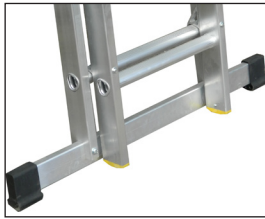

Trade Double Section Ladder - with Stabiliser Bar

Knotted Back Feet

Stabiliser Bar Included*

2 Section

Common Dimensions

Top Horn (mm)	250
Bottom Horn (mm)	240
Rung Pitch (mm)	250
Inner/Outer Width (mm)	285/410

Product Dimensions

PRODUCT SKU	NOMINAL LENGTH (M)	APPROX. WORKING HEIGHT* (M)	RUNG COUNT	STORAGE LENGTH (M)	EXTENDED LENGTH (M)	STORED DEPTH (MM)	STILE WIDTH X DEPTH (MM)	WIDTH INC STABILISER (MM)	WEIGHT (NETT KG)
1102-030	2.5	4.6	2 x 9	2.5	4.0	125	64 x 25	1000	11.5
1102-031	3.0	5.6	2 x 11	3.0	5.0	125	64 x 25	1000	13.3
1102-032	3.5	6.6	2 x 13	3.5	6.0	125	64 x 25	1200	15.5
1102-033	4.0	7.6	2 x 15	4.0	7.0	135	73 x 25	1200	20
1102-034	4.5	8.6	2 x 17	4.5	8.0	150	84 x 25	1200	23.8
1102-035	5.0	9.6	2 x 19	5.0	9.0	150	84 x 25	1200	26.1
1102-036	5.5	10.6	2 x 21	5.5	10.0	150	84 x 25	1200	31.2

Technical Description

Designed to conform to the new EN131 standards, this Professional Ladder is available in double and triple extension ladder options. Built with the same traditional quality, this ladder is fitted with D-shaped, twist-proof rungs and rigid box section stiles to give you the maximum feeling of safety and stability. Together with the all-new stabilising bar, which is easy to fit, makes the ladder feel even more secure and helps to reduce sideways movement.