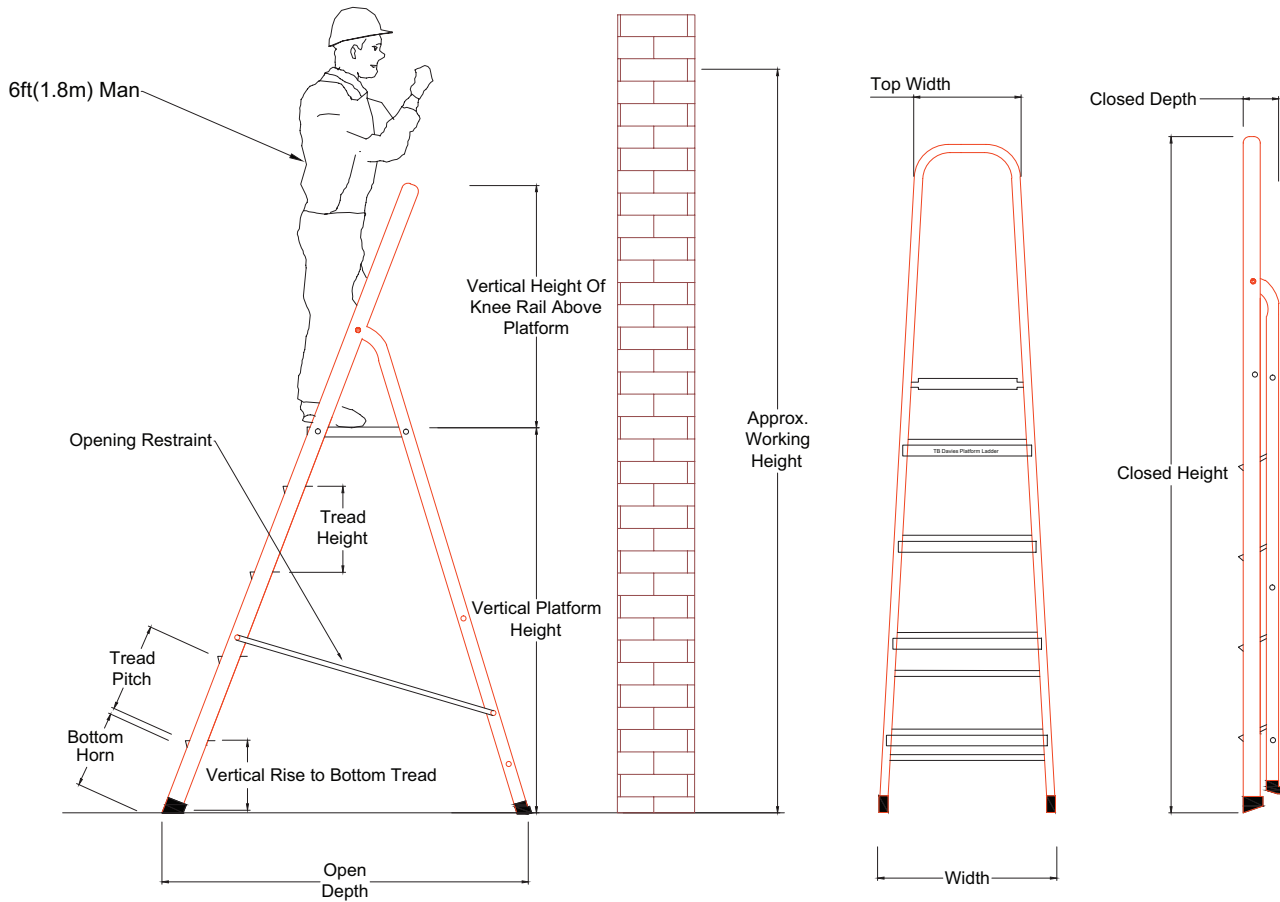

# Light Duty Platform Step Ladder

## Common Dimensions

Top Width (mm)	290
Tread Depth (mm)	80
Storage Depth (mm)	115
Platform Tread (W x D) (mm)	264 x 258
Height From Top Tread To Handrail (mm)	600

## Product Dimensions

PRODUCT SKU	TREAD COUNT	APPROX. WORKING HEIGHT (M)	PLATFORM HEIGHT (M)	OPEN HEIGHT (M)	CLOSED HEIGHT (M)	WIDTH (MM)	OPEN DEPTH (MM)	WEIGHT (NETT KG)
1212-003	3	2.2	0.6	1.3	1.4	435	690	3.4
1212-004	4	2.4	0.8	1.5	1.6	470	840	4.0
1212-005	5	2.7	1.1	1.7	1.9	500	980	4.8
1212-006	6	2.9	1.3	1.9	2.1	530	1,130	5.4
1212-007	7	3.1	1.5	2.2	2.3	560	1,300	6.0
1212-008	8	3.3	1.7	2.3	2.6	560	1,500	7.0

## Technical Description

Ideal for light duty use, with a slim design and continuous handrail positioned extra high for ease and comfort in use.

- » High continuous handrail for ease of use
- » Deep comfortable treads
- » Strong sturdy platform