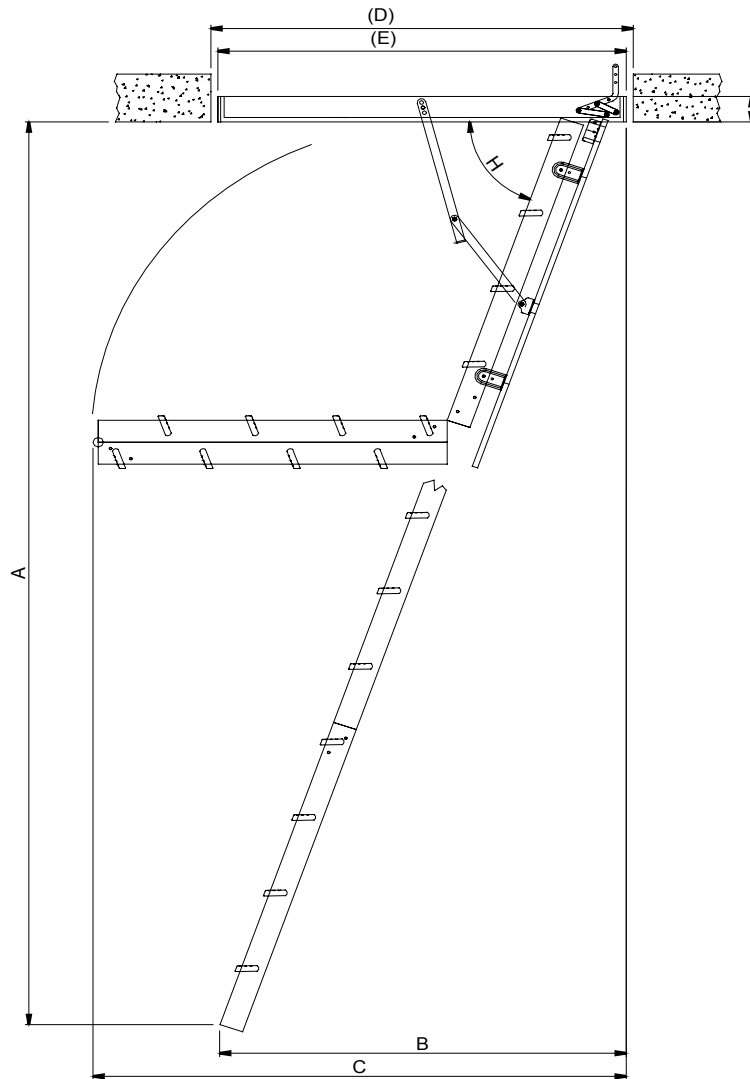

EuroFold Loft Ladder

Frame Dimensions	(mm)
Loft Opening Width	600
Loft Opening Length (D)	1200
Frame Width	576
Frame Length (E)	1175
Frame Thickness	18
Frame Height	115
Insulation Depth	20
Material Frame	Spruce
Ladder Dimensions	(mm)
Tread Depth	82
Tread Width	400
Tread Thickness	28
Tread Pitch	250
Material Tread	Spruce
String Dimensions	(mm)
String Width	21
String Depth	84
Material String	Spruce
Hatch Dimensions	(mm)
Hatch Insulation Depth	20
Hatch Thickness	26
Material Hatch	white/white HDF 2 x3
Calculated U-Value	1.33W/m ³
(H) Angle	67.5° - 72°

Product Dimensions

PRODUCT SKU	TREAD COUNT	MAX. FLOOR TO FLOOR HEIGHT (A) (M)	MAX. SWING CLEARANCE (C) (M)	GOING (B) (M)	MAX. HEIGHT CLOSED LADDER (F) (CM)	MAX HEIGHT CLOSED LADDER W/HANDRAIL (MM)
1530-000	12	2.9	1.58	1.3	32.6	453

- » Floor to ceiling up to 2.9m - with 3 x height adjustments for precise fitting
- » 12 Treads
- » 1150 x 575mm spruce case size
- » 20mm thick insulated white painted trapdoor
- » Continuous seal around trap door reduces heat loss
- » Slip resistant spruce treads

Standards & Classification

- » Max Load 150kg (Tested to 265kg)
- » EN14975

Warranty

- » 1 Year

Commodity Code

- » 44219097

Shipping Dimensions

PRODUCT SKU	SHIPPING LENGTH (MM)	SHIPPING WIDTH (MM)	SHIPPING DEPTH (MM)	SHIPPING VOLUME (M ³)	SHIPPING WEIGHT (GROSS KG)	BARCODE
1530-000	1,250	650	400	0.3250	27.9	5060169480964