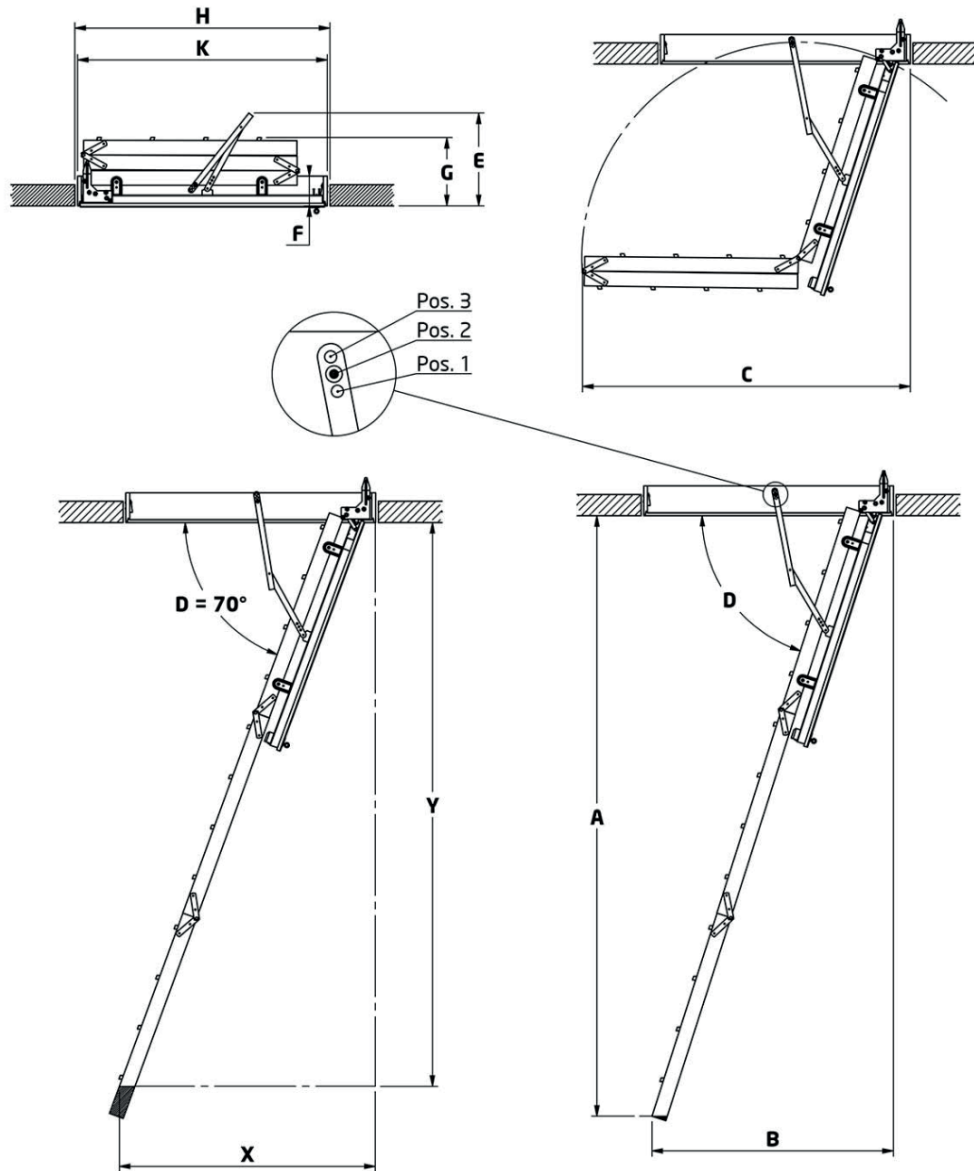

LuxFold Loft Ladder

Frame Dimensions	(mm)
Loft Opening Width	700
Loft Opening Length (H)	1200
Frame Width	676
Frame Length (K)	1175
Frame Thickness	18
Frame Height (G)	322
Insulation Depth	50
Material Frame	Pine
Ladder Dimensions	(mm)
Tread Depth	69
Tread Width	400
Tread Thickness	18
Tread Pitch	250
Material Tread	Spruce
String Dimensions	(mm)
String Width	21
String Depth	69
Material String	Spruce
Hatch Dimensions	(mm)
Hatch Insulation Depth	50
Hatch Thickness	56
Material Hatch	white HDF 2 x3
Calculated U-Value	0.62W/m ³
(H) Angle	67° - 74°

Product Dimensions

PRODUCT SKU	TREAD COUNT	MAX. FLOOR TO FLOOR HEIGHT (A) (M)	MAX. SWING CLEARANCE (C) (M)	GOING (B) (M)	MAX HEIGH CLOSED LADDER (E) (CM)	MAX HEIGHT CLOSED LADDER W/HANDRAIL (MM)
1530-010	12	2.89	1.64	1.50	36.0	593

- » Floor to ceiling up to 2.9m - with 3 x height adjustments for precise fitting
- » 12 Treads
- » 1200 x 700mm spruce casing size
- » 50mm thick insulated white painted trapdoor
- » Continuous seal around trap door reduces heat loss
- » Slip resistant spruce treads

Standards & Classification

- » Max Load 150kg (Tested to 265kg)
- » EN 14975

Warranty

- » 1 Year

Commodity Code

- » 44219097

Shipping Dimensions

PRODUCT SKU	SHIPPING LENGTH (MM)	SHIPPING WIDTH (MM)	SHIPPING DEPTH (MM)	SHIPPING VOLUME (M ³)	SHIPPING WEIGHT (GROSS KG)	BARCODE
1530-010	1,250	700	400	0.3250	34.0	5060169480988