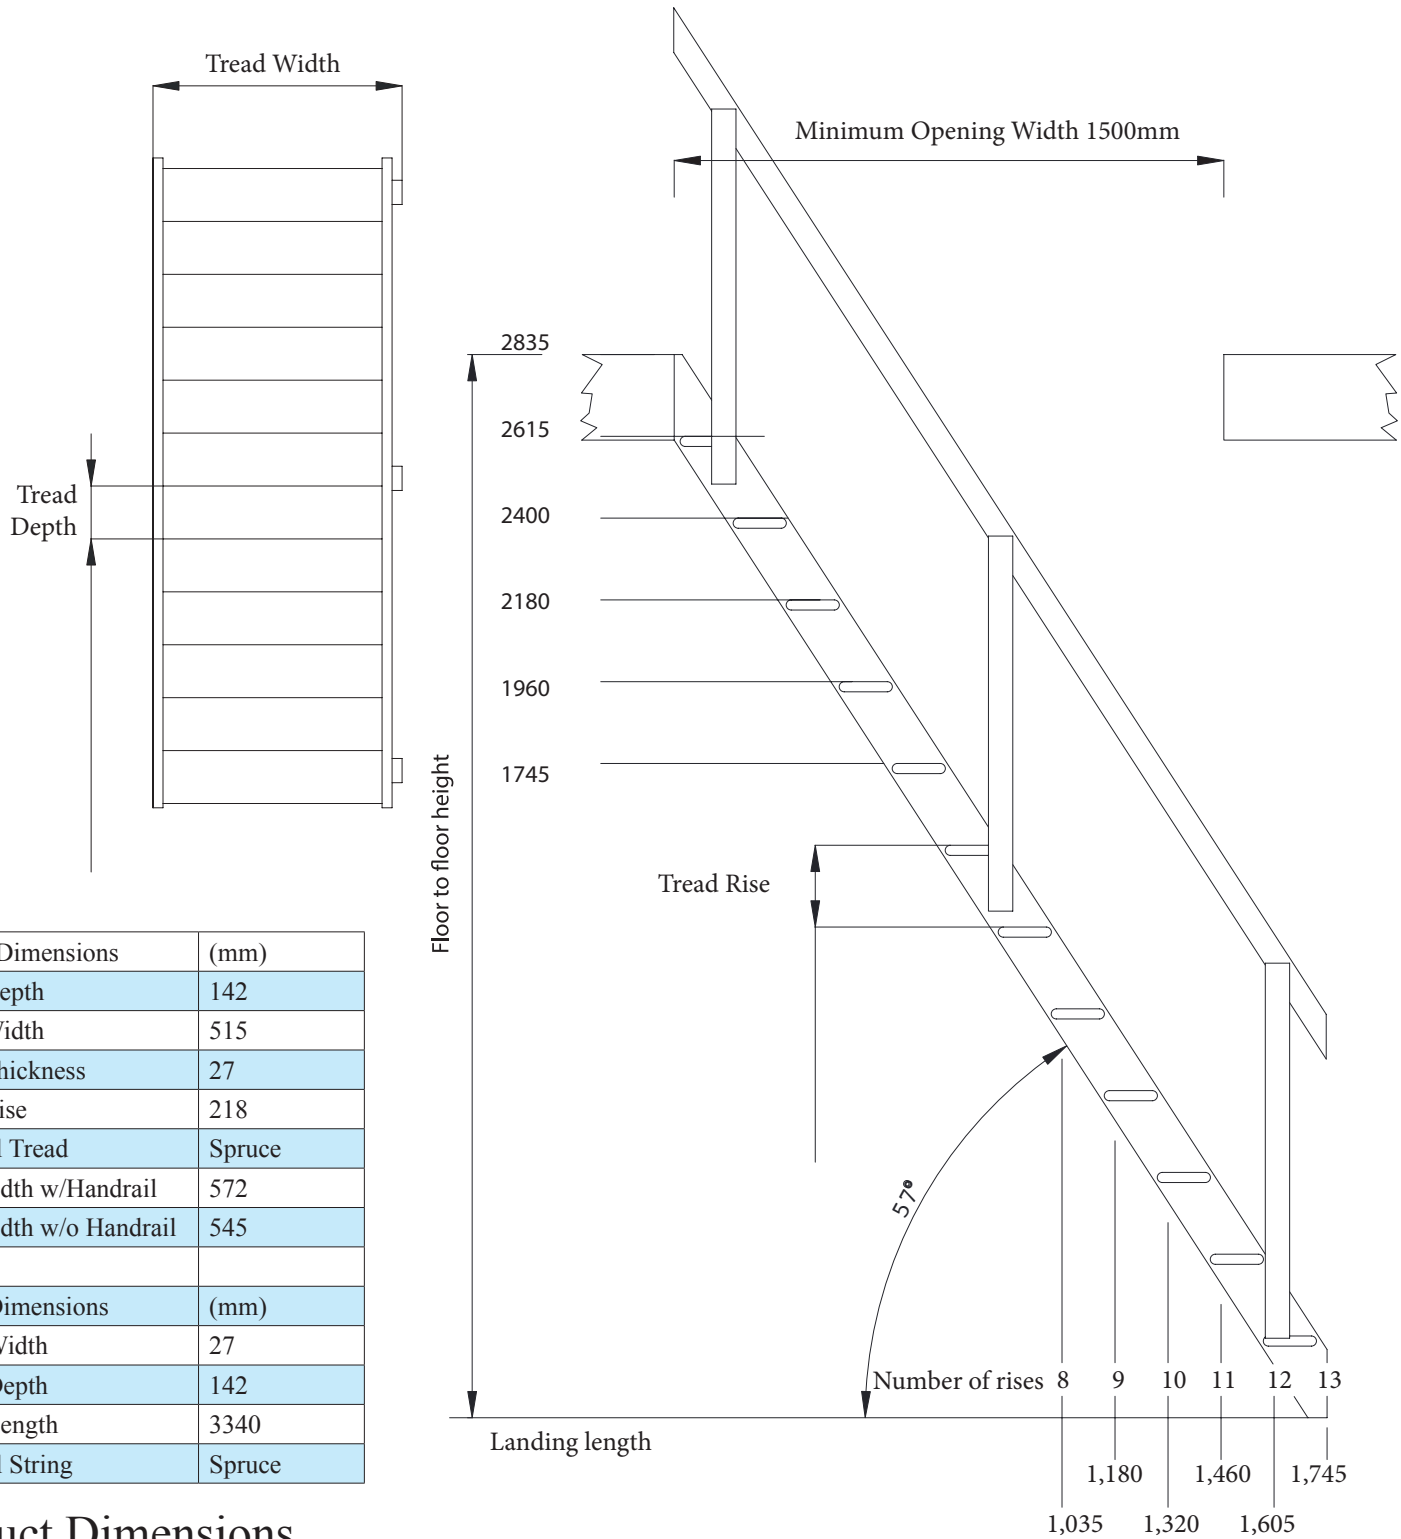

Madrid Loft Stairs

Ladder Dimensions	(mm)
Tread Depth	142
Tread Width	515
Tread Thickness	27
Tread Rise	218
Material Tread	Spruce
Stair Width w/Handrail	572
Stair Width w/o Handrail	545
String Dimensions	(mm)
String Width	27
String Depth	142
String Length	3340
Material String	Spruce

Product Dimensions

PRODUCT SKU	TREAD COUNT	MAX. FLOOR TO FLOOR HEIGHT (M)	GOING (M)
1750-000	12	2.84	1.75

Technical Description

The Madrid's beautiful proportions and simplicity of craftsmanship make it a true classic and ideal for loft conversions, libraries, galleries and mezzanines. The 142mm deep treads make the Madrid comfortable and safe to climb. One ranch style handrail is supplied as standard. The stair is set at 57 degrees to take up the minimum of space and will suit any floor to finished floor height of 2,835mm. The minimum loft opening required is 1500mm x 600mm. The width of the staircase is 572mm with banister or 545mm without. The Madrid is made using traditional techniques from Spruce that is unfinished, allowing you to customise the stair to suit your decor. Supplied flat packed, the stair is an easy DIY fit without the need of specialist tools or knowledge.

- » 57 degree staircase
- » Constructed from high quality Spruce treads and strings
- » Easy installation without use of any special tools
- » Supplied ready to varnish, stain or paint
- » Comfortable to ascend and descend facing forward
- » High carrying capacity - tested to 300kg

Spare Parts

PRODUCT SKU	DESCRIPTION
1750-000A	Madrid Fittings
1750-000C	Madrid Tread