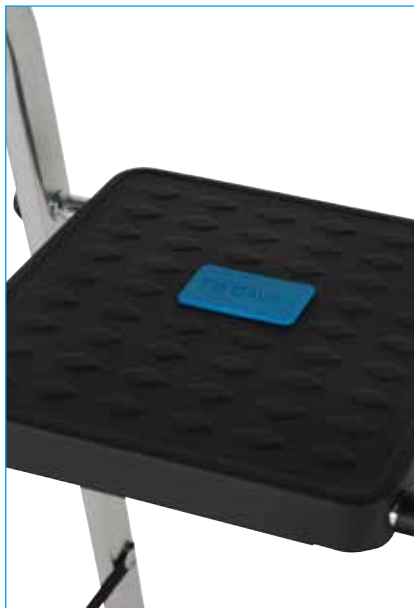

PREMIER XL STEP LADDER

- **TWIN SAFETY HANDRAILS**
- **EXTRA LARGE 120MM TREADS**
- **INTERGRATED TOOL TRAY**

*Product Web Page

Twin safety handrails to assist with climbing

Extra-large 120mm anti-slip treads with edge protection

Integrated tool tray

Magnets integrated to keep hold of loose screws

Comfortable 270 x 250mm platform top tread

Lightweight and durable step ladder

SKU	TREADS ²	APPROX. WORKING HEIGHT ¹ (M)	PLATFORM HEIGHT (M)	CLOSED HEIGHT	WIDTH (MM)	OPEN DEPTH (MM)	WEIGHT (KG)
1203-003	3	2.2	0.6	1.3	434	680	4.5
1203-004	4	2.4	0.8	1.6	440	850	5.2
1203-005	5	2.6	1	1.8	470	988	6
1203-006	6	2.9	1.3	2	490	1,130	7.6
1203-007	7	3.1	1.5	2.3	510	1,295	9