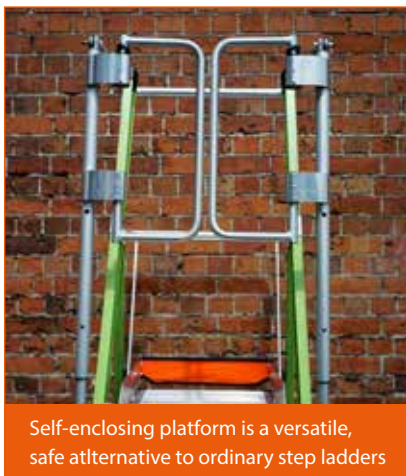

**TB
DAVIES**

Self enclosing platform

Fully enclosed platform from 5" kick plate and midspan

Ground Cue™ indicator alerts user to last step

*Product Web Page

SAFETY CAGE

**Little
Giant**
Ladder Systems

SKU	TREAD COUNT 2	APPROX. WORKING	PLATFORM HEIGHT (M)	STORAGE HEIGHT (M)	STORAGE DEPTH (MM)	PLATFORM SIZE (MM)	FOOTPRINT WIDTH X DEPTH (MM)	WEIGHT (KG)
1303-984	4	2.76	1.16	2.62	150	450 x 520	0.74 x 1.25	24.64
1303-986	6	3.34	1.74	3.23	150	450 x 520	0.83 x 1.62	30.13
1303-988	8	3.88	2.28	3.83	150	450 x 520	0.92 x 2.01	35.02
1303-990	10	4.22	2.62	4.45	150	450 x 520	1.00 x 2.21	39.91

¹ Working height is calculated as 1,600mm plus platform height or last climbing tread, whichever is appropriate. Ladders set at an angle of 75° degrees.

² Treads includes top platform step/top cap tool tray tread