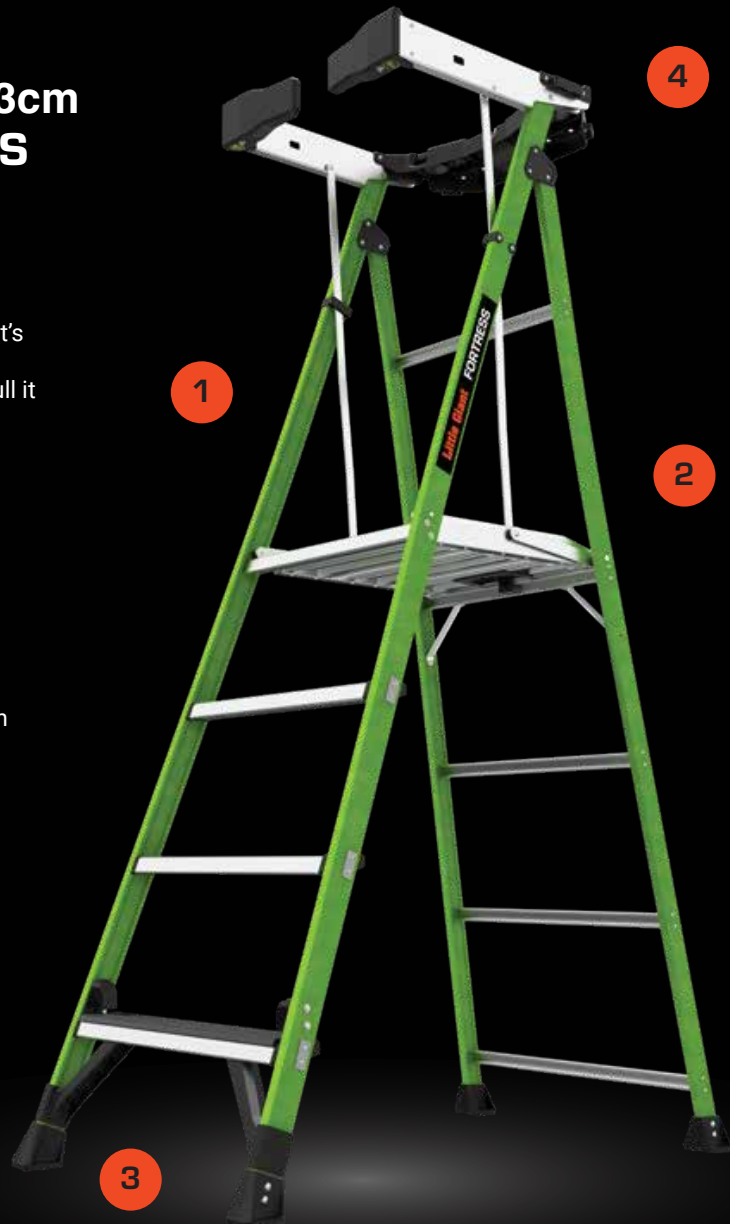

92cm, 122cm, 153cm, 183cm ENCLOSED, FIBERGLASS PLATFORM LADDER

1. SIMPLE SETUP AND STORAGE

One movement, one person, one second—that's all you need to handle the Fortress like a pro. Just push the platform handle to deploy or pull it to fold.

2. ENCLOSED PLATFORM

The extra-large standing platform features a gated, wraparound enclosure that shuts automatically when you step in.

3. GROUND CUE

Show your ankles some love. 20% of ladder accidents come from missing the last step on the way down. With the Ground Cue[®], putting weight on the bottom step makes an audible and tactile "click," letting you know you've reached the final step of the ladder.

4. INNOVATIVE TOOL TRAY

Slots, holes, hooks, and a closeable container. This versatile top cap is our best one yet—plus, you can lean on it.

Platform A-Frame Stepladder

Auto-Closing Gate

Easy Set-Up & Storage Space

Wraparound Enclosure

Large Standing Platform

Top Cap Tool Tray

PRODUCT DESCRIPTION

This fortress wasn't made to keep things out—it was made to keep you in. With a large standing platform, wraparound enclosure, and auto-closing gate, the Fortress™ takes the benefits of a platform ladder and combines them with the lightweight, quick-and-easy setup of a stepladder.