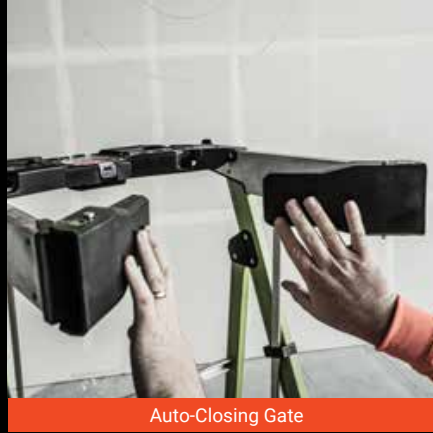

92cm, 122cm, 153cm, 183cm ENCLOSED, FIBERGLASS PLATFORM LADDER

1. SIMPLE SETUP AND STORAGE

One movement, one person, one second—that's all you need to handle the Fortress like a pro. Just push the platform handle to deploy or pull it to fold.

2. ENCLOSED PLATFORM

The extra-large standing platform features a gated, wraparound enclosure that shuts automatically when you step in.

3. GROUND CUE

Show your ankles some love. 20% of ladder accidents come from missing the last step on the way down. With the Ground Cue[®], putting weight on the bottom step makes an audible and tactile "click," letting you know you've reached the final step of the ladder.

4. INNOVATIVE TOOL TRAY

Slots, holes, hooks, and a closeable container. This versatile top cap is our best one yet—plus, you can lean on it.

Platform A-Frame Stepladder

Auto-Closing Gate

Easy Set-Up & Storage Space

Wraparound Enclosure

Large Standing Platform

Top Cap Tool Tray

PRODUCT DESCRIPTION

This fortress wasn't made to keep things out—it was made to keep you in. With a large standing platform, wraparound enclosure, and auto-closing gate, the Fortress™ takes the benefits of a platform ladder and combines them with the lightweight, quick-and-easy setup of a stepladder.